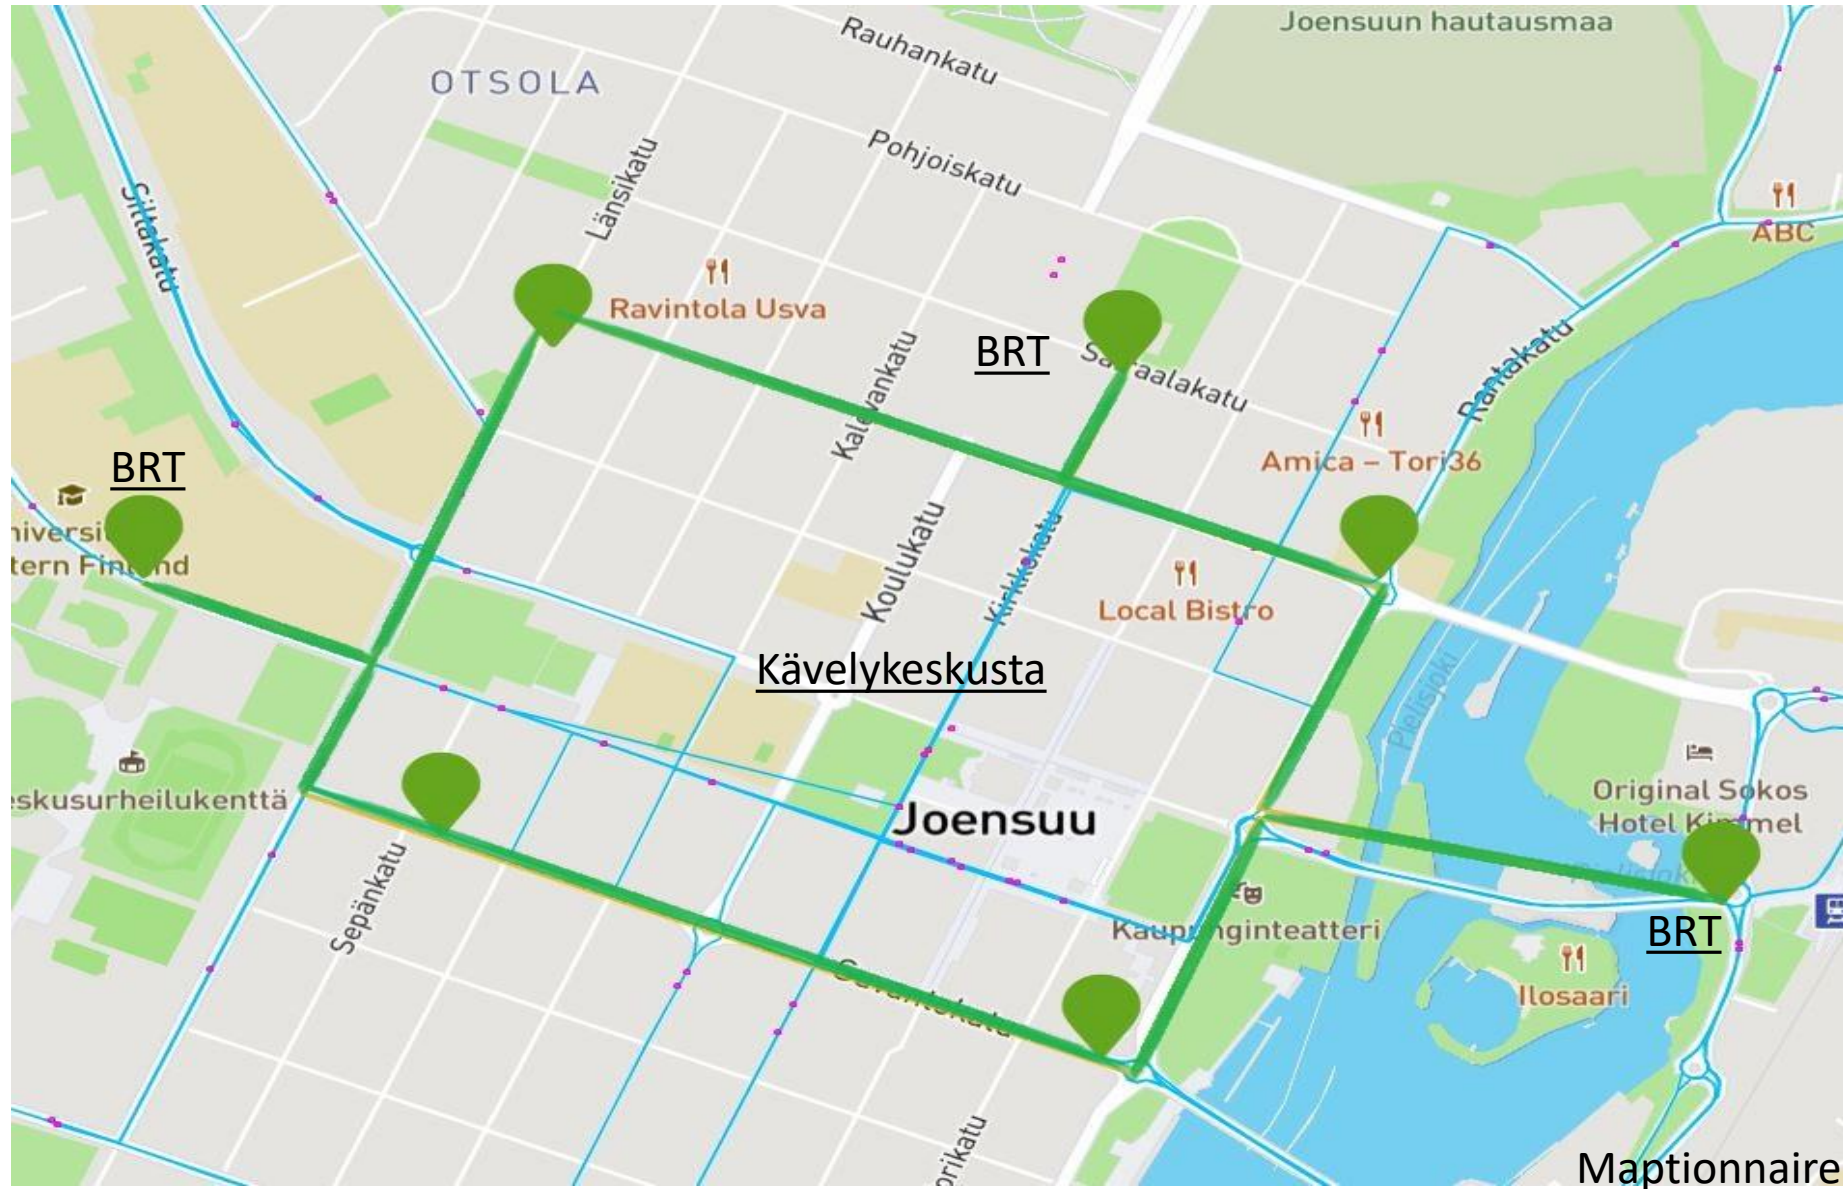

A large hand is shown holding a globe. The globe is a composite image featuring a blue and white Earth, a green landscape with trees and a waterfall, and a modern city with a tall skyscraper. The background is a cloudy sky with birds flying. In the top right corner, there is a small graphic of a red and white pixelated shape on a black background.

Image: Maria Niemonen
SketchUp Pro

Älykapselien kehärata

Tekniikka ja sovellukset

Liikkuminen

- ✓ Hoituu yhden sovelluksen avulla:
- Tekoäly optimoi reitit ilman ruuhkia ja aikataulu on aina selvillä

Hyvinvointi